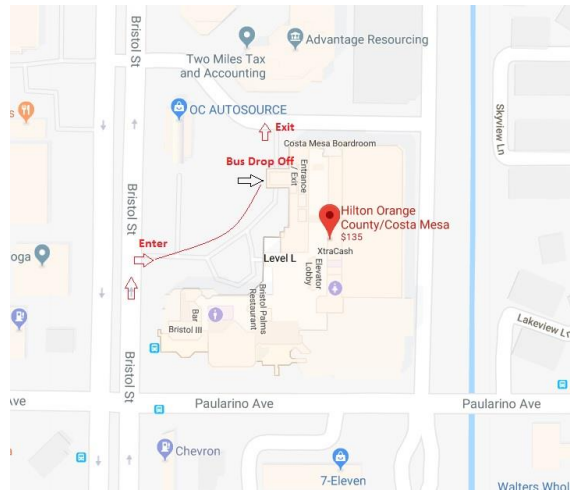

BUS SHUTTLE PICKUP AREA AT THE COSTA MESA AND IRVINE HILTONS

COSTA MESA HILTON—Bus Shuttle Pick Up and Drop Off Area

IRVINE HILTON—The bus shuttle pick-up and drop off area will be located at the front entrance of the Irvine Hilton.

**HEROES HALL VETERANS MUSEUM
OC FAIR & EVENT CENTER, 88 FAIR DRIVE, COSTA MESA, CA**

PARKING

Please enter OC Fair & Event Center off of Fair Drive by taking the 405 Freeway and making a right on Fair Drive. Enter Gate 1 off of Fair Drive. After entering Gate 1 (Main Gate), proceed straight ahead and then to the left to Heroes Hall Veterans Museum. **Parking is free.**

OC Fair & Event Center
88 Fair Drive, Costa Mesa, Ca 92626
www.ocfair.com

Facility Map